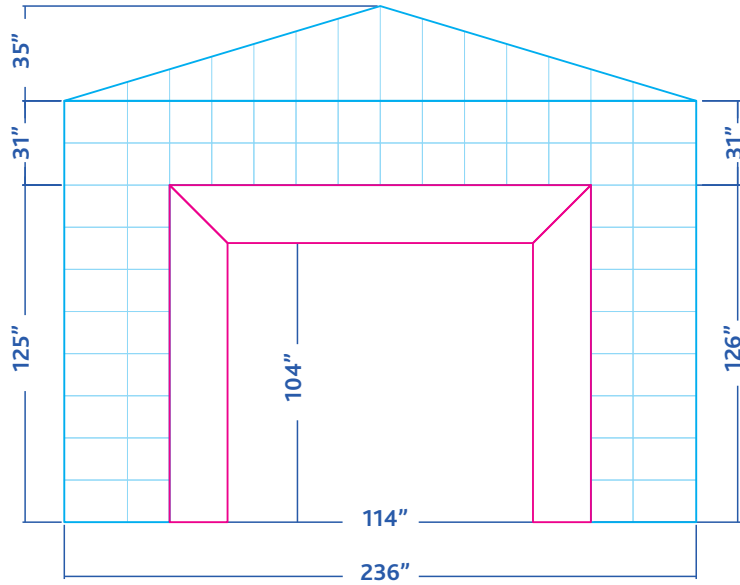

20ft x 20ft Inflatable Cube Tent

Print area 
Entrance / Window 

Keep all important graphics inside the safe visible areas
All text & strokes must be outlined
Any pixel-based artwork must be a minimum of 100dpi

Front

Sides

Top