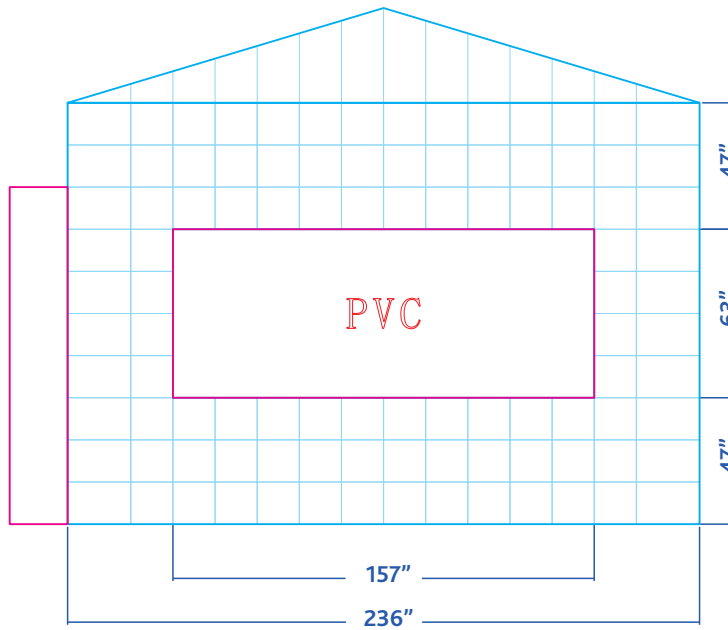

20ft x 20ft Inflatable Cube Tent

Print area 
Entrance / Window 

Keep all important graphics inside the safe visible areas
All text & strokes must be outlined
Any pixel-based artwork must be a minimum of 100dpi

Front

Sides

Top